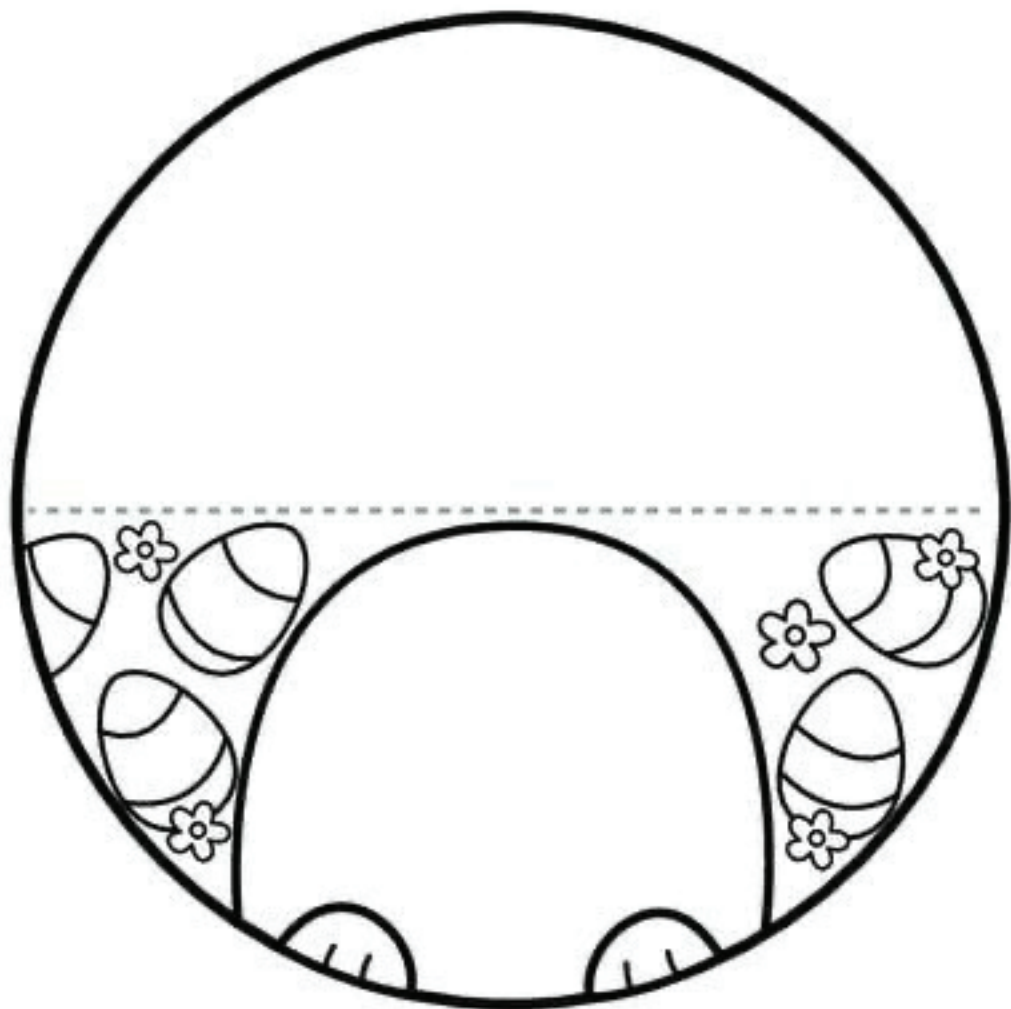

10

MINUTES OF
QUALITY TIME

BALLOON STAMPING **EARTH DAY CRAFT**

LOLLIPOP WITCH

HALLOWEEN PARTY FAVORS

PUFFY GHOST Halloween Craft

Sebastian

Maggie

October 11, 2016

Use to make crown
larger if needed

www.krokotak.com

WOODEN SPOON BATS

onelittleproject.com

Spider Apple Slices

Thekeeperofthecheerios.com

Thekeeperofthecheerios.com